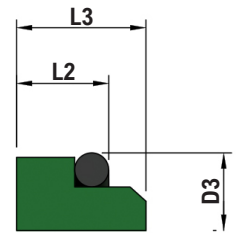

D1	G4			G6			G9			G16		
	D3	L2	L3	D3	L2	L3	D3	L2	L3	D3	L2	L3
10mm	19,2	6,6	7,5	21	6,6	7,5	21	10	17,5			
12mm	21,6	5,6	6,5	23	6,6	7,5	23	10	17,5			
14mm	24,6	5,6	6,5	25	6,6	7,5	25	10	17,5			
15mm	24,6	6,6	7,5									
16mm	28	7,5	8,5	27	6,6	7,5	27	10	17,5			
18mm	30	8	9	33	7,5	8,5	33	11,5	19,5	33	7	15
20mm	35	7,5	8,5	35	7,5	8,5	35	11,5	19,5	35	7	15
22mm	35	7,5	8,5	37	7,5	8,5	37	11,5	19,5	37	7	15
24mm	38	7,5	8,5	39	7,5	8,5	39	11,5	19,5	39	7	15
25mm	38	7,5	8,5	40	7,5	8,5	40	11,5	19,5	40	7	15
28mm	42	9	10	43	7,5	8,5	43	11,5	19,5	43	7	15
30mm	45	10,5	11,5	45	7,5	8,5	45	11,5	19,5	45	7	15
32mm	48	10,5	11,5	48	7,5	8,5	48	11,5	19,5	48	7	15
33mm	50	11	12	48	7,5	8,5	48	11,5	19,5	48	7	15
35mm	52	11	12	50	7,5	8,5	50	11,5	19,5	50	7	15
38mm	55	10,3	11,3	56	9	10	56	14	22	56	8	16
40mm	58	10,8	11,8	58	9	10	58	14	22	58	8	16
42mm	62	12	13,2									
43mm	62	12	13,2	61	9	10	61	14	22	61	8	16
45mm	64	11,6	12,8	63	9	10	63	14	22	63	8	16
48mm	68,4	11,6	12,8	66	9	10	66	14	22	66	8	16
50mm	69,3	11,6	12,8	70	9,5	10,5	70	15	23	70	9,5	17
53mm	72,3	12,3	13,5	73	11	12	73	15	23	73	9,5	17
55mm	75,4	13,3	14,5	75	11	12	75	15	23	75	9,5	17
58mm	78,4	13,3	14,5	78	11	12	78	15	23	78	10,5	18
60mm	80,4	13,3	14,5	80	11	12	80	15	23	80	10,5	18
65mm	85,4	13	14,2	85	11	12	85	15	23	85	10,5	18
68mm	91,5	13,7	14,9	90	11,3	12,5	90	18	26,2	90	11	18,5
70mm	92	13	14,2	92	11,3	12,5	92	18	26,2	92	11,5	19
75mm	99	14	15,2	97	11,3	12,5	97	18	26,2	97	11,5	19
80mm	104	15	16,2	105	12	13	105	18,2	26,2	105	11,5	19
85mm	109	14,8	16	110	14	15	110	18,2	26,2			
90mm	114	14,8	16	115	14	15	115	18,2	26,2			
95mm	120,3	15,8	17	120	14	15	120	17,2	25,2			
100mm	123,3	15,8	17	125	14	15	125	17,2	25,2			

G4