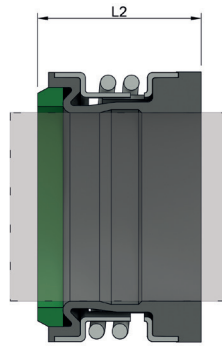

212m

TECHNICAL SPECIFICATIONS

TEMPERATURE	-40,0 °C to 150,0 °C -40,0 °F to 300,0 °F
PRESSURE	Up to 16 bar Up to 230 psi
SPEED	Up to 15 m/s Up to 3000 fpm
FEATURES	For plan shaft Single and dual seals Unbalanced Rubber bellows mechanical seals Independent of direction of rotation
STATIONNARY SEAT	G4 G50 G6 G60 Other

MATERIALS

ROTATIVE FACE	Carbon Silicon Carbide
ELASTOMER	Nitril FKM
METAL PARTS	Stainless Steel
SPRING	Stainless Steel
STATIONNARY FACE	Ceramic Stainless Silicon Carbide Tungsten Carbide

Other dimensions, materials or seats are available upon request.

D1	D2	L1	L2	L3
10mm	20	15	27,5	35
12mm	22	15	34	34
14mm	24	15	34	34
15mm	25	15	34	34
16mm	26	15	34	34
18mm	32	20	39	39
20mm	34	20	39	39
22mm	36	20	39	39
24mm	38	20	44	44
25mm	39	20	44	44
28mm	42	26	44	44
30mm	44	26	43	43
32mm	45	26	48	48
33mm	47	26	48	48
35mm	49	26	47	47
38mm	54	30	47	47
40mm	56	30	47	47
43mm	59	30	52	52
45mm	61	30	52	52
48mm	64	30	50	50
50mm	66	30	50	50
53mm	69	30	60	60
55mm	71	30	60	60
58mm	78	33	60	60
60mm	80	33	58	58
63mm	83	33	58	58
65mm	85	33	68	68
68mm	88	33	68	68
70mm	90	33	68	68
75mm	99	40	68	68